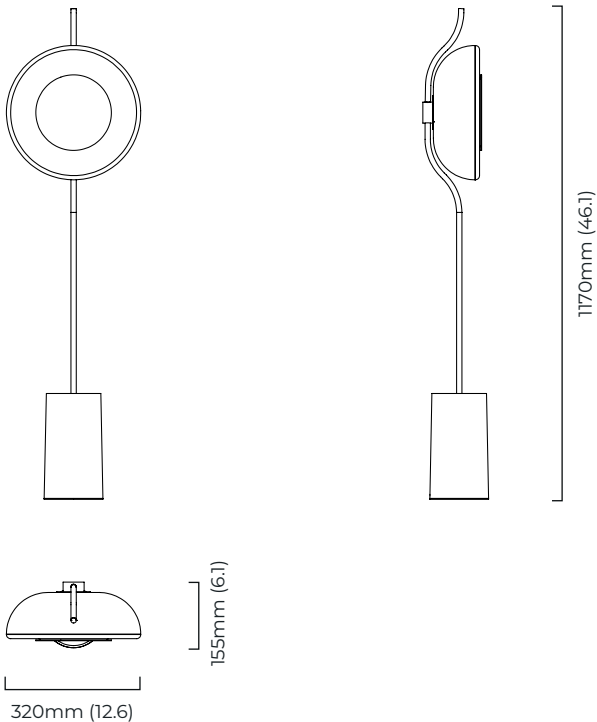

FINISH

satin brass with nero marquina marble base and smoked glass
PENFLOSB

bronze with nero marquina marble base and smoked glass
PENFLOBZ

BULBS

integrated LED - trailing edge dimmable - 8w - 2700k

FLEX

2500mm (92") cordset with black flex and inline dimmer

DESIGNER

Dan Yeffet

WEIGHT

14kg (30.9lbs)

CERTIFICATION

	Input Voltage	As Standard	On Request
Phase Cut (rotary dimmer)	230	✓	
0/1-10V230	230	✗	✗
DALi	230	✗	✗
Phase Cut (rotary dimmer)	120	✓	
0/1-10V120	120	✗	✗
DALi	120	✗	✗